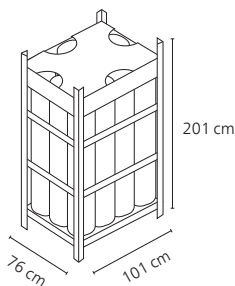

Bottle rack dimensions

12-bottle rack