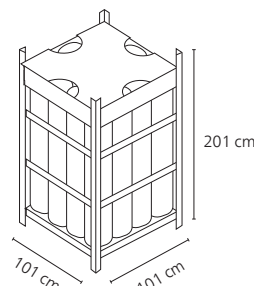

16-bottle rack